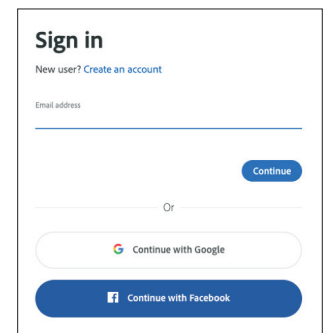

Adobe Express and Adobe Creative Cloud Login Guide

For School Federated or Adobe Enterprise ID

Teachers and students can log in to Adobe Express and Adobe Creative Cloud using their School Federated or Adobe Enterprise ID at school, at home, or on the go.

Log in to Adobe Express

1. Go to express.adobe.com and select "Log in with school account"

2. Enter your **SCHOOL EMAIL** and select "Continue"
3. Enter your **PASSWORD**

Log in to Creative Cloud

1. Go to adobe.com and select "Sign In"
2. Enter your **SCHOOL EMAIL** and select "Continue"

3. Enter your **PASSWORD** and select "Continue"

Adobe Creative Cloud includes these apps and much more!