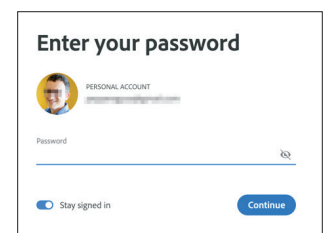

3. Enter your **PASSWORD** and select "Continue"