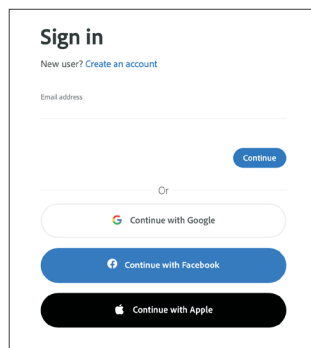

2. Enter your **SCHOOL EMAIL** and select "Continue"
3. Enter your **PASSWORD**