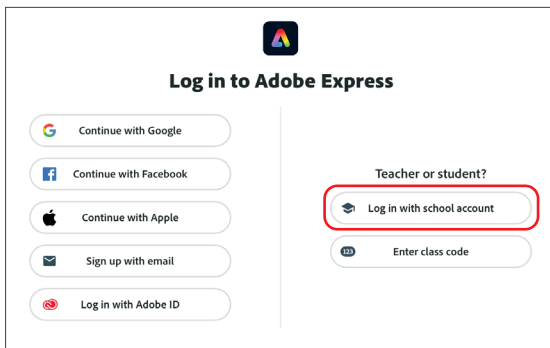

Log in to Adobe Express

1. Go to express.adobe.com and select "Log in with school account"